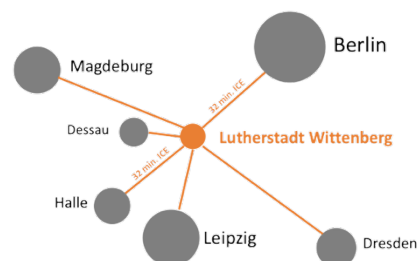

Training location: Villa Sophia, Lutherstadt Wittenberg

Villa Sophia is the home of the Harmonia Academy. Here you can work intensively or let your mind wander, be creative together, find yourself or lose yourself, retreat or go on a discovery tour. Villa Sophia is ideally located in Wittenberg's Schlossvorstadt on the edge of the historic old town. So everything important is close by and at the same time everything stressful is far away. Surrounded by a miniature park with large old trees and cozy seating niches, the rooms and park are just as suitable for working individually and in groups as they are for relaxing by the fire bowl in the evening.

Journey and accommodation

Wittenberg is really centrally located.

Berlin and Leipzig can each be reached by ICE in 32 min, Hamburg in 2.5 hours, and even Munich or Frankfurt airport in under 4 hours.

The nearest airports are Leipzig/Halle and Berlin BER, each of which can be reached in a good hour by car or train. For drivers, Lutherstadt Wittenberg is about 20 minutes from the A 9 (Berlin - Munich).

Villa Sophia is located north just outside the old town, the central market square is within 5 minutes walking distance. In the old town you can find not only many of the city's sights, but also a wide range of hotels, restaurants and shopping.