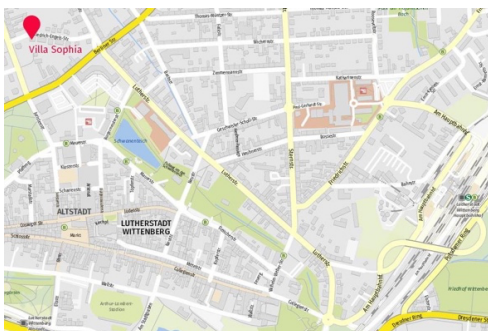

Training location: Villa Sophia, Lutherstadt Wittenberg

Villa Sophia is the home of the Harmonia Academy. Here you can work intensively or let your mind wander, be creative together, find yourself or lose yourself, retreat or go on a discovery tour. Villa Sophia is ideally located in Wittenberg's Schlossvorstadt on the edge of the historic old town. So everything important is close by and at the same time everything stressful is far away. Surrounded by a miniature park with large old trees and cozy seating niches, the rooms and park are just as suitable for working individually and in groups as they are for relaxing by the fire bowl in the evening.

Journey and accommodation

Wittenberg is really centrally located.

Berlin and Leipzig can each be reached by ICE in 32 min, Hamburg in 2.5 hours, and even Munich or Frankfurt airport in under 4 hours.

The nearest airports are Leipzig/Halle and Berlin BER, each of which can be reached in a good hour by car or train. For drivers, Lutherstadt Wittenberg is about 20 minutes from the A 9 (Berlin - Munich).

Villa Sophia is located north just outside the old town, the central market square is within 5 minutes walking distance. In the old town you can find not only many of the city's sights, but also a wide range of hotels, restaurants and shopping.