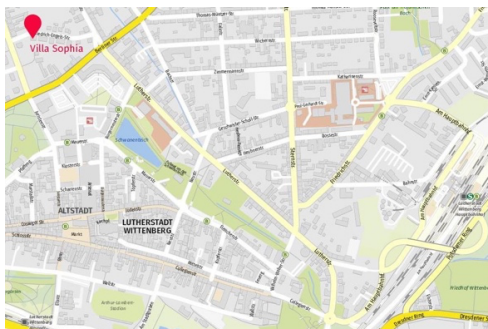

### Training location: Villa Sophia, Lutherstadt Wittenberg

Villa Sophia is the home of the Harmonia Academy. Here you can work intensively or let your mind wander, be creative together, find yourself or lose yourself, retreat or go on a discovery tour. Villa Sophia is ideally located in Wittenberg's Schlossvorstadt on the edge of the historic old town. So everything important is close by and at the same time everything stressful is far away. Surrounded by a miniature park with large old trees and cozy seating niches, the rooms and park are just as suitable for working individually and in groups as they are for relaxing by the fire bowl in the evening.

### Journey and accommodation

Wittenberg is really centrally located.

Berlin and Leipzig can each be reached by ICE in 32 min, Hamburg in 2.5 hours, and even Munich or Frankfurt airport in under 4 hours.

The nearest airports are Leipzig/Halle and Berlin BER, each of which can be reached in a good hour by car or train. For drivers, Lutherstadt Wittenberg is about 20 minutes from the A 9 (Berlin - Munich).

Villa Sophia is located north just outside the old town, the central market square is within 5 minutes walking distance. In the old town you can find not only many of the city's sights, but also a wide range of hotels, restaurants and shopping.