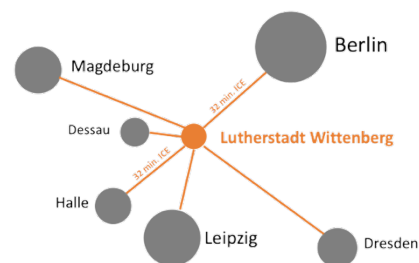

### Training location: Villa Sophia, Lutherstadt Wittenberg

Villa Sophia is the home of the Harmonia Academy. Here you can work intensively or let your mind wander, be creative together, find yourself or lose yourself, retreat or go on a discovery tour. Villa Sophia is ideally located in Wittenberg's Schlossvorstadt on the edge of the historic old town. So everything important is close by and at the same time everything stressful is far away. Surrounded by a miniature park with large old trees and cozy seating niches, the rooms and park are just as suitable for working individually and in groups as they are for relaxing by the fire bowl in the evening.

### Journey and accommodation

Wittenberg is really centrally located.

Berlin and Leipzig can each be reached by ICE in 32 min, Hamburg in 2.5 hours, and even Munich or Frankfurt airport in under 4 hours.

The nearest airports are Leipzig/Halle and Berlin BER, each of which can be reached in a good hour by car or train. For drivers, Lutherstadt Wittenberg is about 20 minutes from the A 9 (Berlin - Munich).

Villa Sophia is located north just outside the old town, the central market square is within 5 minutes walking distance. In the old town you can find not only many of the city's sights, but also a wide range of hotels, restaurants and shopping.