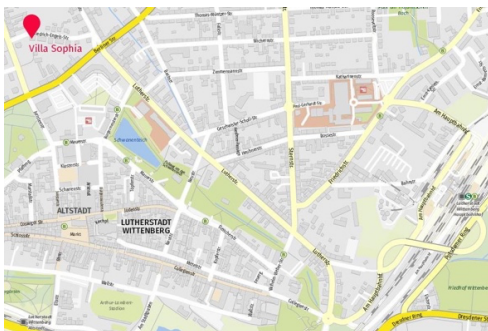

WisdomThinking® Mentoring course: Dates, Locations, Accomodation

Dates of modules for course in 2023

- Modul 1** 31.08. - 02.09.2023 (Thu. - Sa.)
- Modul 2** 06.10. - 07.10.2023 (Fr., Sa.)
- Modul 3** 10.11. - 11.11.2023 (Fr., Sa.)
- Modul 4** 16.12. 2023 (Sa.)

Training location: Villa Sophia, Lutherstadt Wittenberg

Villa Sophia is the home of the Harmonia Academy. Here you can work intensively or let your mind wander, be creative together, find yourself or lose yourself, retreat or go on a discovery tour. Villa Sophia is ideally located in Wittenberg's Schlossvorstadt on the edge of the historic old town. So everything important is close by and at the same time everything stressful is far away. Surrounded by a miniature park with large old trees and cozy seating niches, the rooms and park are just as suitable for working individually and in groups as they are for relaxing by the fire bowl in the evening.

Journey and accommodation

Wittenberg is really centrally located. Berlin and Leipzig can each be reached by ICE in 32 min, Hamburg in 2.5 hours, and even Munich or Frankfurt airport in under 4 hours. The nearest airports are Leipzig/Halle and Berlin BER, each of which can be reached in a good hour by car or train. For drivers, Lutherstadt Wittenberg is about 20 minutes from the A 9 (Berlin - Munich).

Villa Sophia is located north just outside the old town, the central market square is within 5 minutes walking distance. In the old town you can find not only many of the city's sights, but also a wide range of hotels, restaurants and shopping.