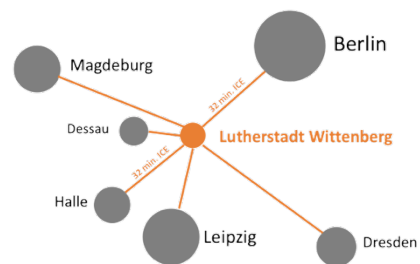

WisdomThinking® Mentoring course: Dates, Locations, Accomodation

Dates of modules for course in 2023

- Modul 1** 31.08. - 02.09.2023 (Thu. - Sa.)
- Modul 2** 06.10. - 07.10.2023 (Fr., Sa.)
- Modul 3** 10.11. - 11.11.2023 (Fr., Sa.)
- Modul 4** 16.12. 2023 (Sa.)

Training location: Villa Sophia, Lutherstadt Wittenberg

Villa Sophia is the home of the Harmonia Academy. Here you can work intensively or let your mind wander, be creative together, find yourself or lose yourself, retreat or go on a discovery tour. Villa Sophia is ideally located in Wittenberg's Schlossvorstadt on the edge of the historic old town. So everything important is close by and at the same time everything stressful is far away. Surrounded by a miniature park with large old trees and cozy seating niches, the rooms and park are just as suitable for working individually and in groups as they are for relaxing by the fire bowl in the evening.

Journey and accommodation

Wittenberg is really centrally located. Berlin and Leipzig can each be reached by ICE in 32 min, Hamburg in 2.5 hours, and even Munich or Frankfurt airport in under 4 hours. The nearest airports are Leipzig/Halle and Berlin BER, each of which can be reached in a good hour by car or train. For drivers, Lutherstadt Wittenberg is about 20 minutes from the A 9 (Berlin - Munich).

Villa Sophia is located north just outside the old town, the central market square is within 5 minutes walking distance. In the old town you can find not only many of the city's sights, but also a wide range of hotels, restaurants and shopping.