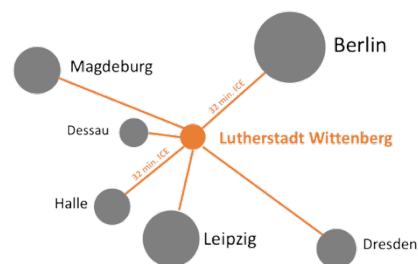

Training location: Villa Sophia, Lutherstadt Wittenberg

Villa Sophia is the home of the Harmonia Academy. Here you can work intensively or let your mind wander, be creative together, find yourself or lose yourself, retreat or go on a discovery tour. Villa Sophia is ideally located in Wittenberg's Schlossvorstadt on the edge of the historic old town. So everything important is close by and at the same time everything stressful is far away. Surrounded by a miniature park with large old trees and cozy seating niches, the rooms and park are just as suitable for working individually and in groups as they are for relaxing by the fire bowl in the evening.

Journey and accommodation

Wittenberg is really centrally located.

Berlin and Leipzig can each be reached by ICE in 32 min, Hamburg in 2.5 hours, and even Munich or Frankfurt airport in under 4 hours.

The nearest airports are Leipzig/Halle and Berlin BER, each of which can be reached in a good hour by car or train. For drivers, Lutherstadt Wittenberg is about 20 minutes from the A 9 (Berlin - Munich).

Villa Sophia is located north just outside the old town, the central market square is within 5 minutes walking distance. In the old town you can find not only many of the city's sights, but also a wide range of hotels, restaurants and shopping.