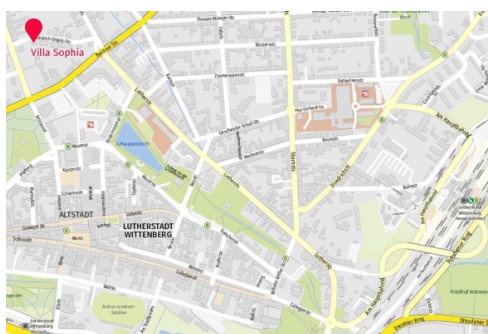

Training location: Villa Sophia, Lutherstadt Wittenberg

Villa Sophia is the home of the Harmonia Academy. Here you can work intensively or let your mind wander, be creative together, find yourself or lose yourself, retreat or go on a discovery tour. Villa Sophia is ideally located in Wittenberg's Schlossvorstadt on the edge of the historic old town. So everything important is close by and at the same time everything stressful is far away. Surrounded by a miniature park with large old trees and cozy seating niches, the rooms and park are just as suitable for working individually and in groups as they are for relaxing by the fire bowl in the evening.

Journey and accommodation

Wittenberg is really centrally located.

Berlin and Leipzig can each be reached by ICE in 32 min, Hamburg in 2.5 hours, and even Munich or Frankfurt airport in under 4 hours.

The nearest airports are Leipzig/Halle and Berlin BER, each of which can be reached in a good hour by car or train. For drivers, Lutherstadt Wittenberg is about 20 minutes from the A 9 (Berlin - Munich).

Villa Sophia is located north just outside the old town, the central market square is within 5 minutes walking distance. In the old town you can find not only many of the city's sights, but also a wide range of hotels, restaurants and shopping.