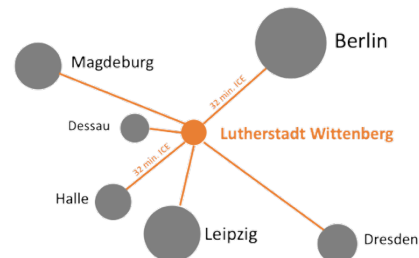

Training location: Villa Sophia, Lutherstadt Wittenberg

Villa Sophia is the home of the Harmonia Academy. Here you can work intensively or let your mind wander, be creative together, find yourself or lose yourself, retreat or go on a discovery tour. Villa Sophia is ideally located in Wittenberg's Schlossvorstadt on the edge of the historic old town. So everything important is close by and at the same time everything stressful is far away. Surrounded by a miniature park with large old trees and cozy seating niches, the rooms and park are just as suitable for working individually and in groups as they are for relaxing by the fire bowl in the evening.

Journey and accommodation

Wittenberg is really centrally located.

Berlin and Leipzig can each be reached by ICE in 32 min, Hamburg in 2.5 hours, and even Munich or Frankfurt airport in under 4 hours.

The nearest airports are Leipzig/Halle and Berlin BER, each of which can be reached in a good hour by car or train. For drivers, Lutherstadt Wittenberg is about 20 minutes from the A 9 (Berlin - Munich).

Villa Sophia is located north just outside the old town, the central market square is within 5 minutes walking distance. In the old town you can find not only many of the city's sights, but also a wide range of hotels, restaurants and shopping.