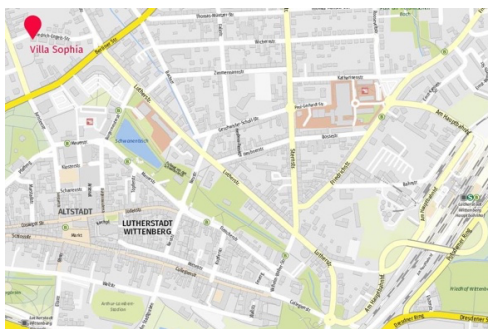

Training location: Villa Sophia, Lutherstadt Wittenberg

Villa Sophia is the home of the Harmonia Academy. Here you can work intensively or let your mind wander, be creative together, find yourself or lose yourself, retreat or go on a discovery tour. Villa Sophia is ideally located in Wittenberg's Schlossvorstadt on the edge of the historic old town. So everything important is close by and at the same time everything stressful is far away. Surrounded by a miniature park with large old trees and cozy seating niches, the rooms and park are just as suitable for working individually and in groups as they are for relaxing by the fire bowl in the evening.

Journey and accommodation

Wittenberg is really centrally located.

Berlin and Leipzig can each be reached by ICE in 32 min, Hamburg in 2.5 hours, and even Munich or Frankfurt airport in under 4 hours.

The nearest airports are Leipzig/Halle and Berlin BER, each of which can be reached in a good hour by car or train. For drivers, Lutherstadt Wittenberg is about 20 minutes from the A 9 (Berlin - Munich).

Villa Sophia is located north just outside the old town, the central market square is within 5 minutes walking distance. In the old town you can find not only many of the city's sights, but also a wide range of hotels, restaurants and shopping.